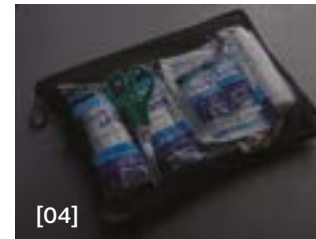

[02] Security kit

The safety kit includes a warning triangle and a yellow vest. It is located above the passenger seat.

[03] Extinctor

The fire extinguisher is located at the back of the front passenger seat, next to the refrigerator.

[04] Medical Kit

It is located in the driver's door pocket and includes: Breathalyzer, band-aids, adhesive tape, scissors, emergency blanket, gloves, and compresses.

[05] Cleaning kit

A cleaning kit is located under the front passenger seat.