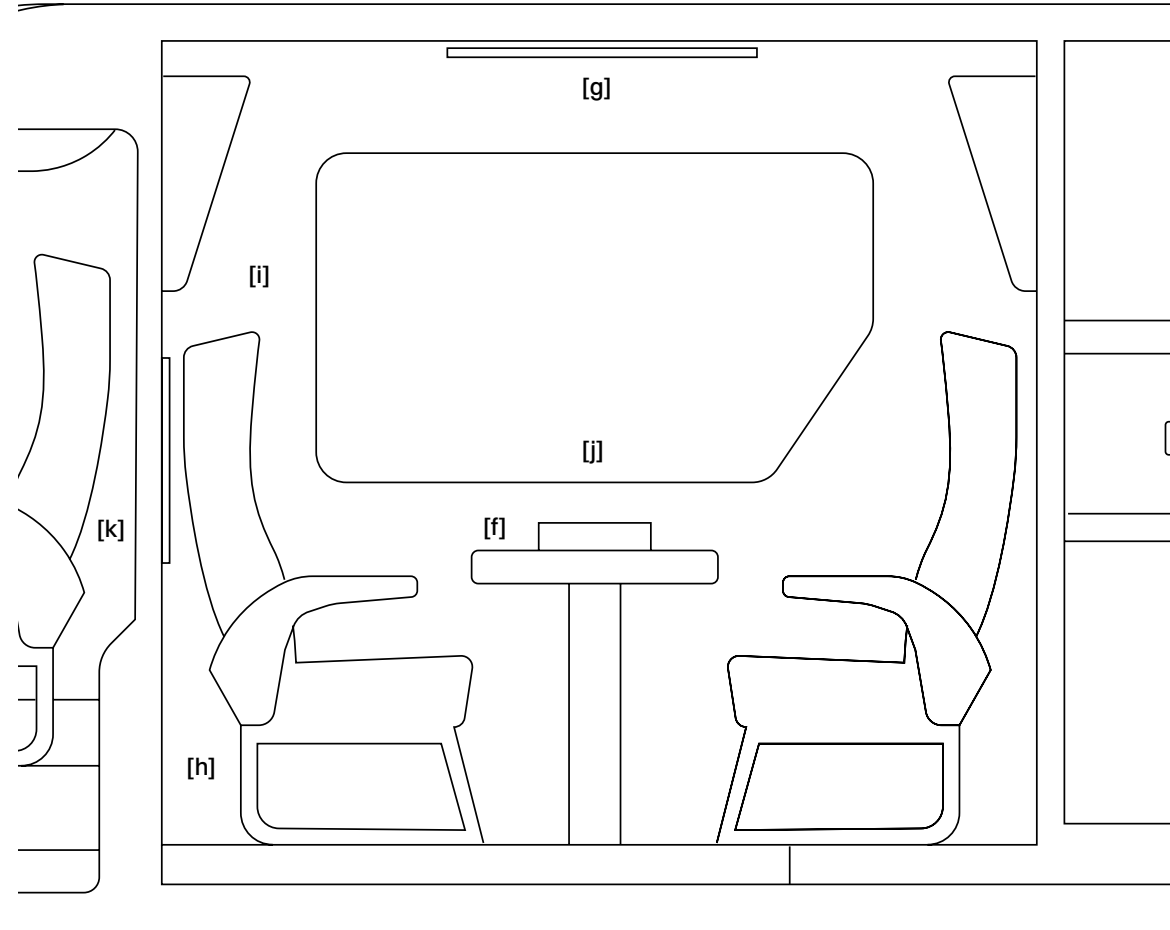

Office / lounge space

[f]
[g]
[h]
[i]
[j]
[k]
[l]

Remote Control
Clothing Rack
Refrigerator
WiFi
Table Stand
Water Fountain
Accessories

p. 16
p. 16
p. 18
p. 18
p. 20
p. 20
p. 22