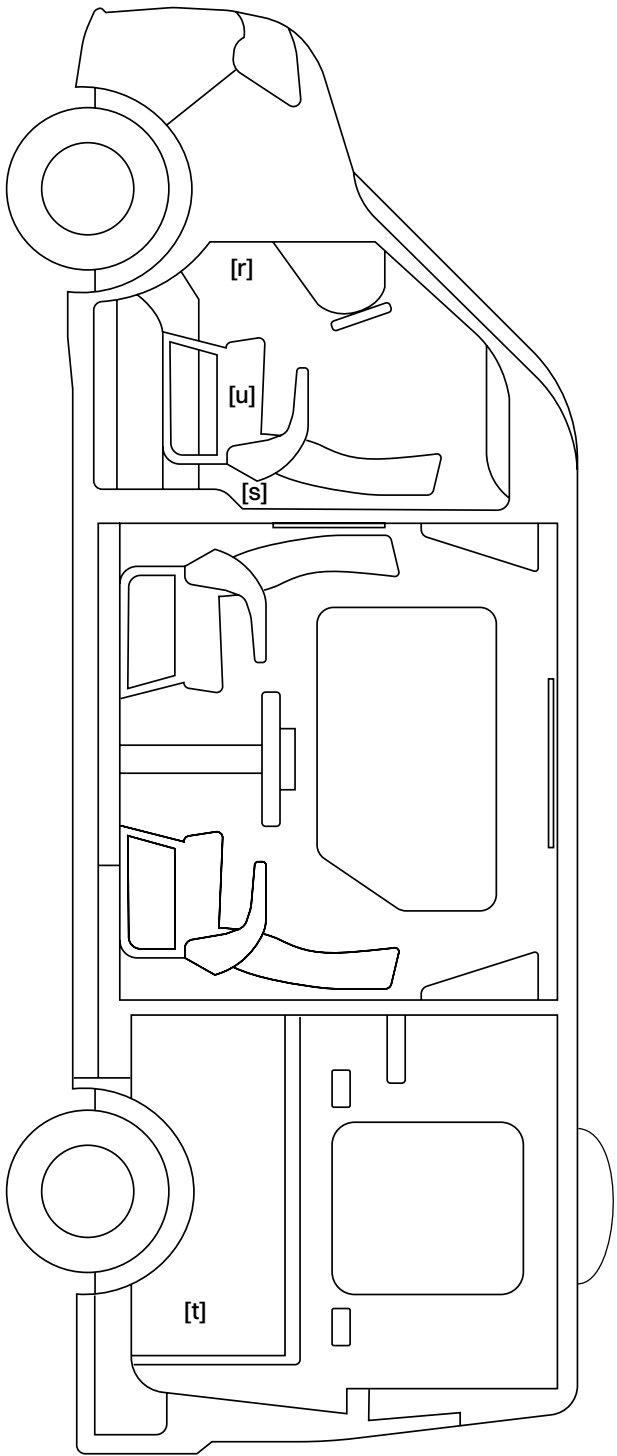

[08] Coat hooks

Two removable coat hooks are located to the left of the makeup mirror.

[09] Trash bin

A trash bin is located under the makeup table.

[10] Clothing rack

Circular bar located on the ceiling around the air conditioner block.

[11] Heating

A heating vent is located in the hair & makeup area next to the rear left door.

[12] Linens kit

Consists of 2 towels and a bath mat.

Technical Equipment and Accessories

[r]	Battery Capacity	p. 36
[s]	Inverter	p. 36
[t]	External Battery Charging	p. 38
[u]	Fuses	p. 38
[v]	Accessories	p.40