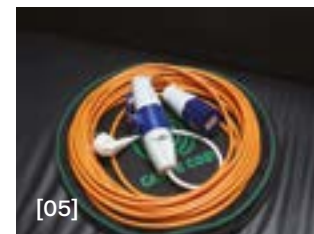

[05] Charging cable

Charging cable for the external battery to be connected outside the truck.