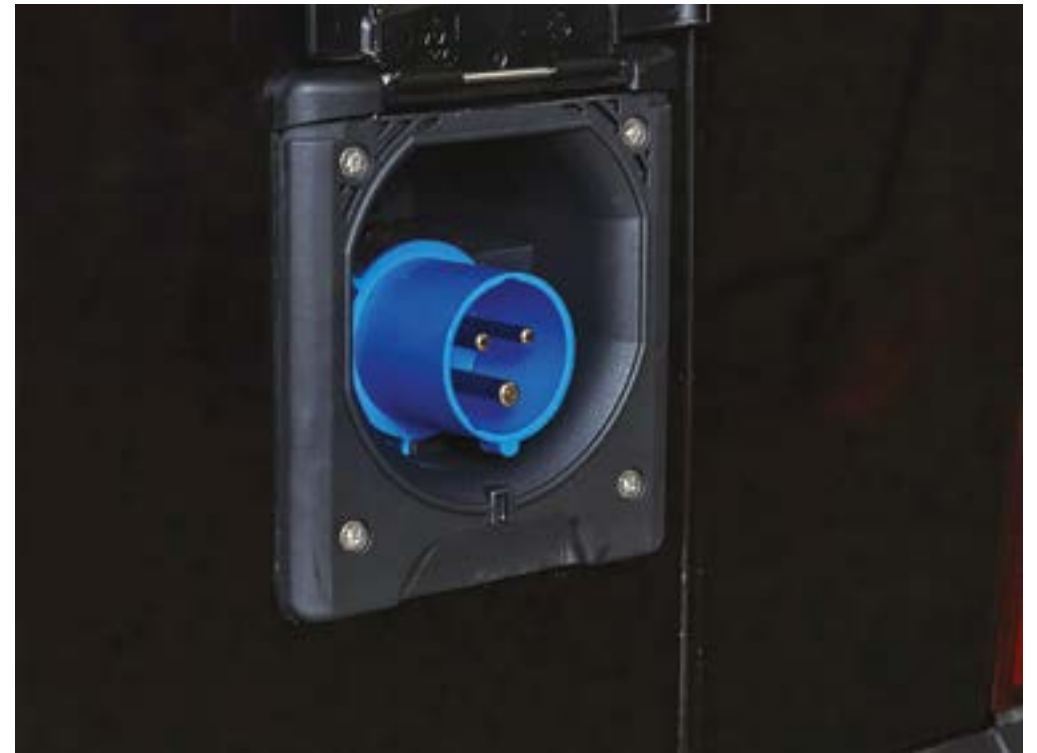

Technical Equipment and Accessories

[s] External Battery Charging

The plug for battery charging is located at the rear on the driver's side of the vehicle.