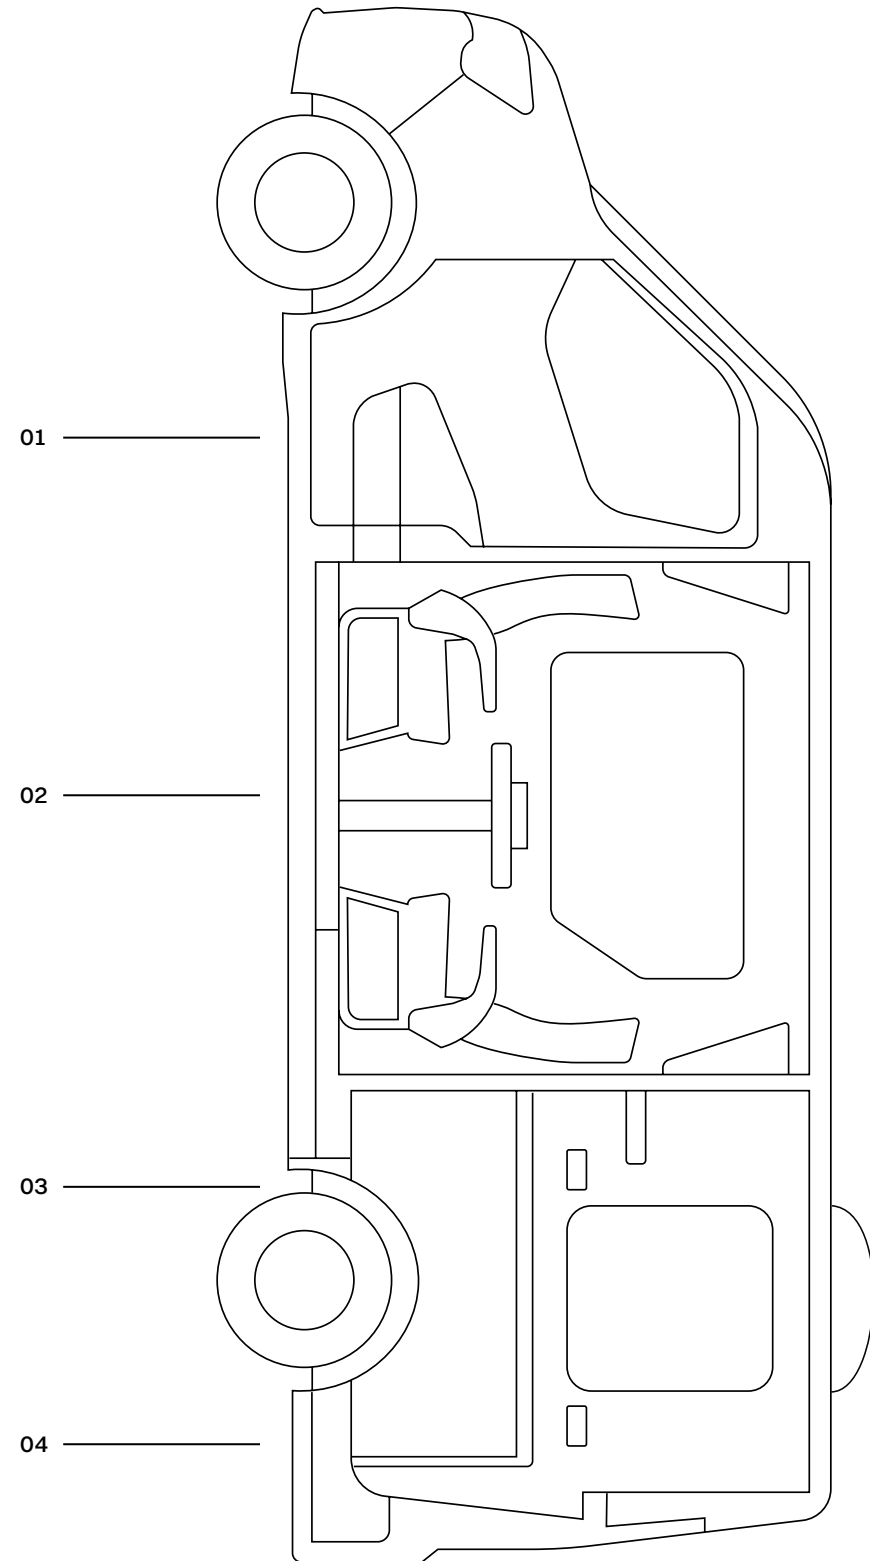

Table of contents

The Global™ van provides a complete mobile production space for a team of 8 people (including driver). In the same cabin you will find a workspace and relaxation area as well as a hair & makeup box equipped at the rear of the vehicle.

01 Driver's seat p. 06

02 Office / lounge space p. 12

03 Hair&Makeup service p. 22

04 Technical Equipment and Accessories p. 34