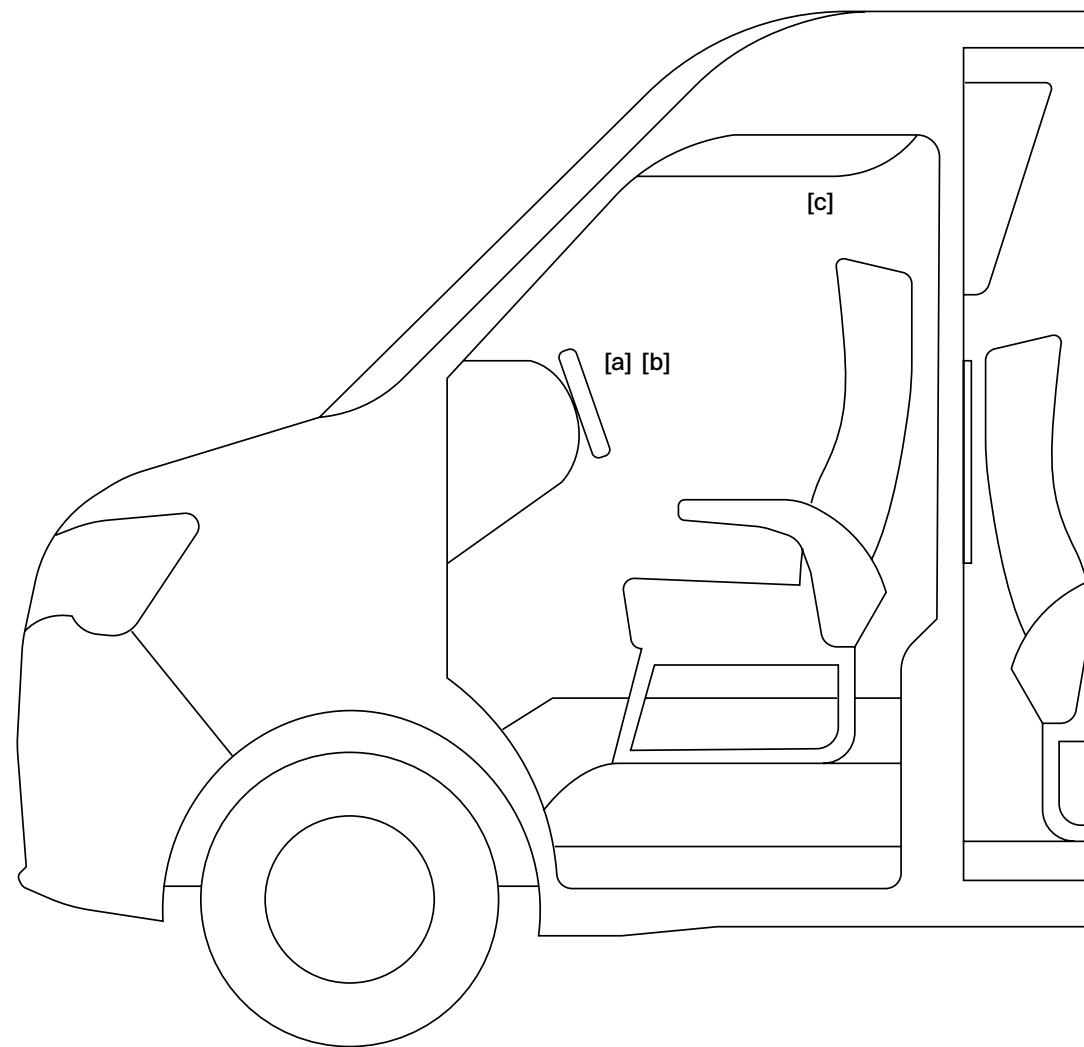

Global™ van user's guide

Table of contents

The Global™ van provides a complete mobile production space for a team of 8 people (including driver). In the same cabin you will find a workspace and relaxation area as well as a hair & makeup box equipped at the rear of the vehicle.

Driver's seat

[a] Vehicle Height

The maximum height of the vehicle is 2.60 meters. You will find an indication on the side of the steering wheel.

[b] Run Lock Option

The Run Lock option allows you to keep the truck's engine running even after removing the keys from the ignition.